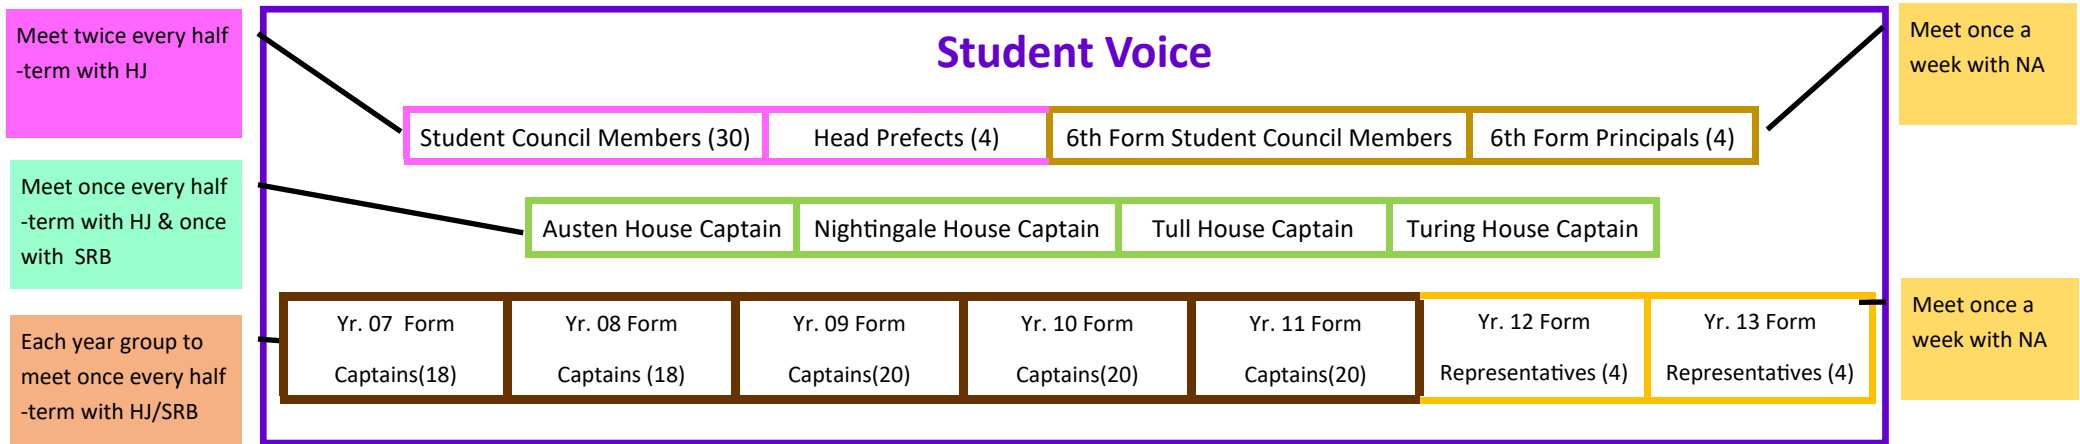

Student Leadership Structure 2024-25

Student Conference once a term with SLT

Senior Prefect Team (33)	Deputy House Captains (4)	Reading Leaders (20)	Numeracy Leaders (10)	Eco Warriors (3)	Recycling Leaders (10)	DofE (51)	Performing Arts Leaders (7)	Sports Leaders (10)	Young Enterprise Leaders	Well-being Leaders (10)	MFL Leaders (14)	Peer Mentors (70)	Diversity Leaders (5)
↓	↓	↓	↓	↓	↓	↓	↓	↓	↓	↓	↓	↓	↓
Meet twice every HT with HJ	Meet twice every HT with SRB	Meet once every HT with MPM/RL	Meet once every HT with JO	Meet once every HT with KST	Meet once every HT with SZB	Meet once every HT with PHH	Meet once every HT with RE	Meet twice every HT with KSB	Meet once every HT with CMO	Meet once every HT with SPB	Meet once every HT with GJ/MHS	Meet once every HT with DC	Meet once every HT with KAG/CI